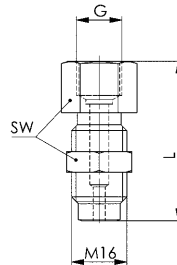

No. 6990-20-M

Adapter for pressure gauge connection

max. operating pressure 630 bar.

Order no.	Article no.	G	L	SW	Weight [g]
554600	6990-20-M	G1/4	46,5	19	74

Application:

Adapter for pressure gauge connection G1/4 on measuring hose.

Note:

Adaptation is possible under pressure up to max. 400 bar.

No. 6990-20-A

Adapter for pressure gauge connection

max. operating pressure 630 bar.

Order no.	Article no.	G	L	SW	Weight [g]
327353	6990-20-A	G1/4	41	19	75

Application:

Adapter for pressure gauge connection G1/4 on measuring coupling 6990-20-G.

Note:

Adaptation is possible under pressure up to max. 400 bar.