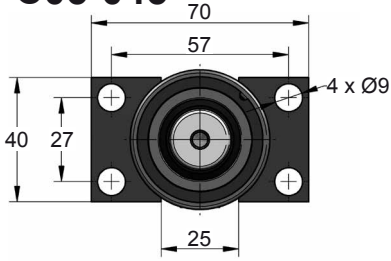

BRIDAS Ø 45**A14-045****A34-045****B21-045****B36-045**

B41-045

B43-045

K32 P0
EM24.54.700/F

B51-045

B76-045

ISO 9001 E24.54.815.G

BRIDAS Ø 45**AZOL
GAS** **C05-045****C20-045****D02-045****D67-045**