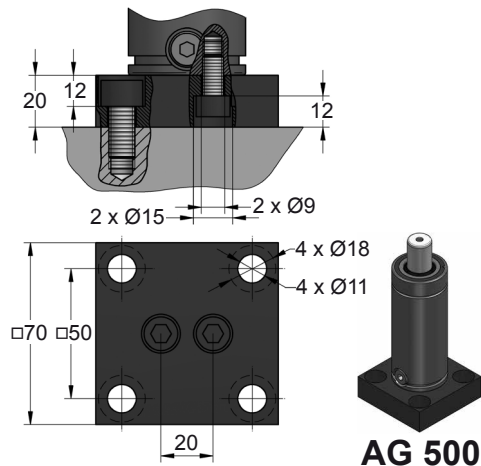

BRIDAS Ø 45**A14-045****A34-045****B21-045****B36-045**

B41-045

B43-045

K32 P0
EM24.54.700/F

B51-045

B76-045

ISO 9001 E24.54.815.G

BRIDAS Ø 45**AZOL
GAS** **C05-045****C20-045****D02-045****D67-045**