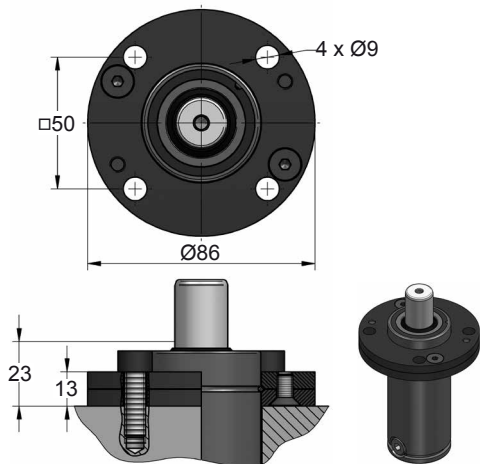

BRIDAS Ø 45**A14-045****A34-045****B21-045****B36-045**

B41-045

B43-045

K32 P0
EM24.54.700/F

B51-045

B76-045

ISO 9001 E24.54.815.G

BRIDAS Ø 45**AZOL
GAS** **C05-045****C20-045****D02-045****D67-045**