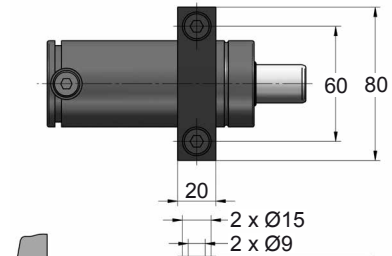

BRIDAS Ø 45**A14-045****A34-045****B21-045****B36-045**

B41-045

B43-045

K32 P0
EM24.54.700/F

B51-045

B76-045

ISO 9001 E24.54.815.G

BRIDAS Ø 45**AZOL
GAS** **C05-045****C20-045****D02-045****D67-045**