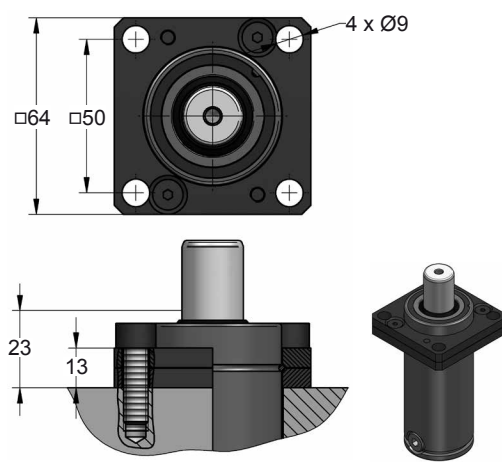

BRIDAS Ø 45**A14-045****A34-045****B21-045****B36-045**

B41-045

B43-045

K32 P0
EM24.54.700/F

B51-045

B76-045

ISO 9001 E24.54.815.G

BRIDAS Ø 45**AZOL
GAS** **C05-045****C20-045****D02-045****D67-045**