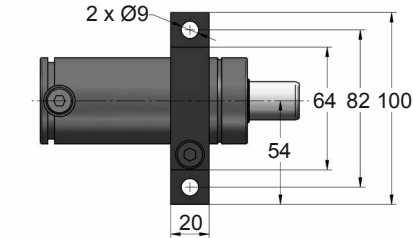

BRIDAS Ø 45**A14-045****A34-045****B21-045****B36-045**

B41-045

B43-045

K32 P0
EM24.54.700/F

B51-045

B76-045

ISO 9001 E24.54.815.G

BRIDAS Ø 45**AZOL
GAS** **C05-045****C20-045****D02-045****D67-045**