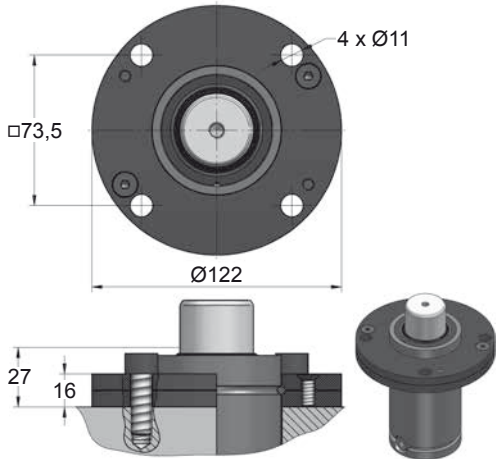

KZ 1500 MOUNTS

Compact Height

MODEL	X CR 1500 CW 1500 KZ 1500	X	CT 1500 CK 1500	CM 1500 CD 1500	X	CPH 2800 CP 3000	CS 3000	
SERIES	MINI 	COMPACT HEIGHT 	THREADED 	LOW PROFILE 	HEAVY DUTY 	ISO 	HEAVY LOAD >Pmax 	POWER COMPACT STROKE <S >F0

A14-063