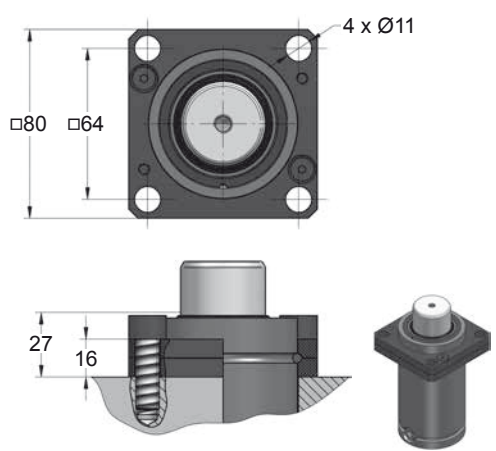

A69-063

CODE	KZ 1500 050	KIT S-XXXXXXX KIT C-XXXXXXX	A14-063	18 CG 1-Q
ENG ORDER	GAS SPRING	REPAIR KIT	FLANGE	CHARGING ADAPTER
DEU BESTELLUNG	GASDRUCKFEDER	ERSATZTEILSATZ	FLANSCHEN	LADEADAPTER
FRA COMMANDE	RESSORT À GAZ	KIT DE RÉPARATION	BRIDE	RACCORD DE CHARGE
ITA ORDINE	CILINDRO AD AZOTO	KIT DI MANUTENZIONE	FLANGE	ADATTATORE DI CARICO
ESP PEDIDO	RESORTE DE GAS	KIT DE REPARACION	BRIDA	ADAPTADOR DE CARGA
POR PEDIDO	CILINDRO DE GÁS	KIT DE MANUTENÇÃO	FLANGE	ADAPTADOR DE CARGA