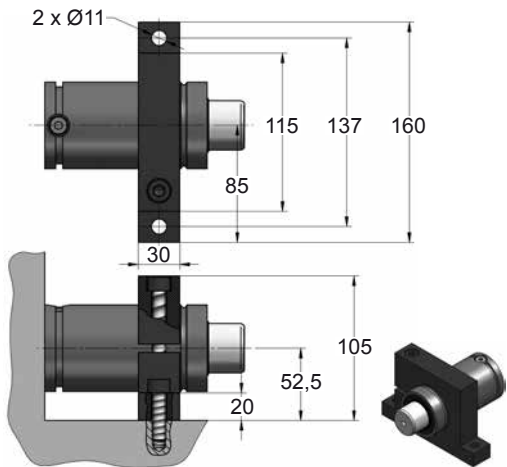

KZ 1500 MOUNTS

Compact Height

D02-063