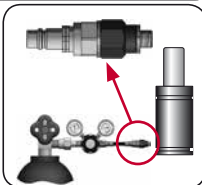

A69-063

CODE	KZ 1500 050	KIT S-XXXXXXX KIT C-XXXXXXX	A14-063	18 CG 1-Q
ENG ORDER	GAS SPRING	REPAIR KIT	FLANGE	CHARGING ADAPTER
DEU BESTELLUNG	GASDRUCKFEDER	ERSATZTEILSATZ	FLANSCHEN	LADEADAPTER
FRA COMMANDE	RESSORT À GAZ	KIT DE RÉPARATION	BRIDE	RACCORD DE CHARGE
ITA ORDINE	CILINDRO AD AZOTO	KIT DI MANUTENZIONE	FLANGE	ADATTATORE DI CARICO
ESP PEDIDO	RESORTE DE GAS	KIT DE REPARACION	BRIDA	ADAPTADOR DE CARGA
POR PEDIDO	CILINDRO DE GÁS	KIT DE MANUTENÇÃO	FLANGE	ADAPTADOR DE CARGA