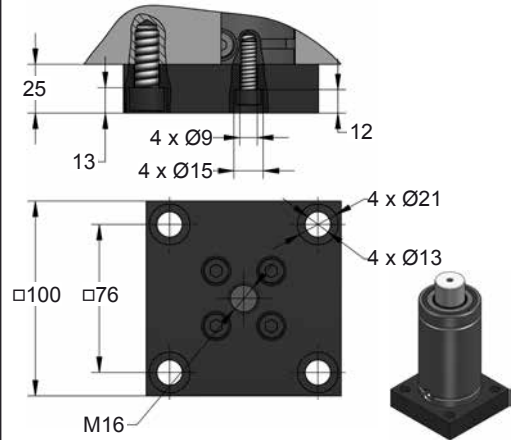

B98-075

SEAL
KIT S-XXXXXXX

750
2150252
7/23CE art.3
XXXXXXXXXX
XXXXXXXXXX
Made in Spain (2175)
www.azolgas.com

CARTRIDGE
KIT C-XXXXXXX