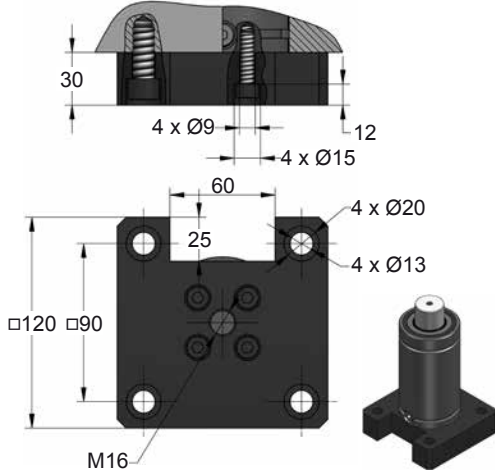

KZ 2400 MOUNTS

Compact Height

AZOL
GAS

B13-075