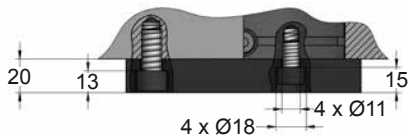

CW 6600 MOUNTS

Compact Height

AZOL
GAS

B36-120