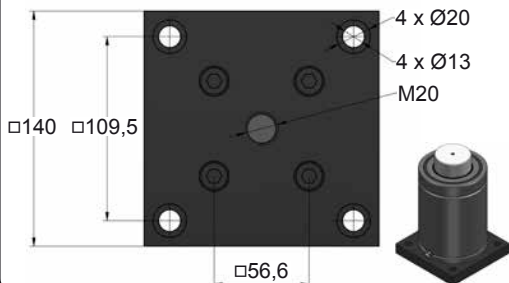

CW 6600 MOUNTS

Compact Height

AZOL
GAS

B36-120