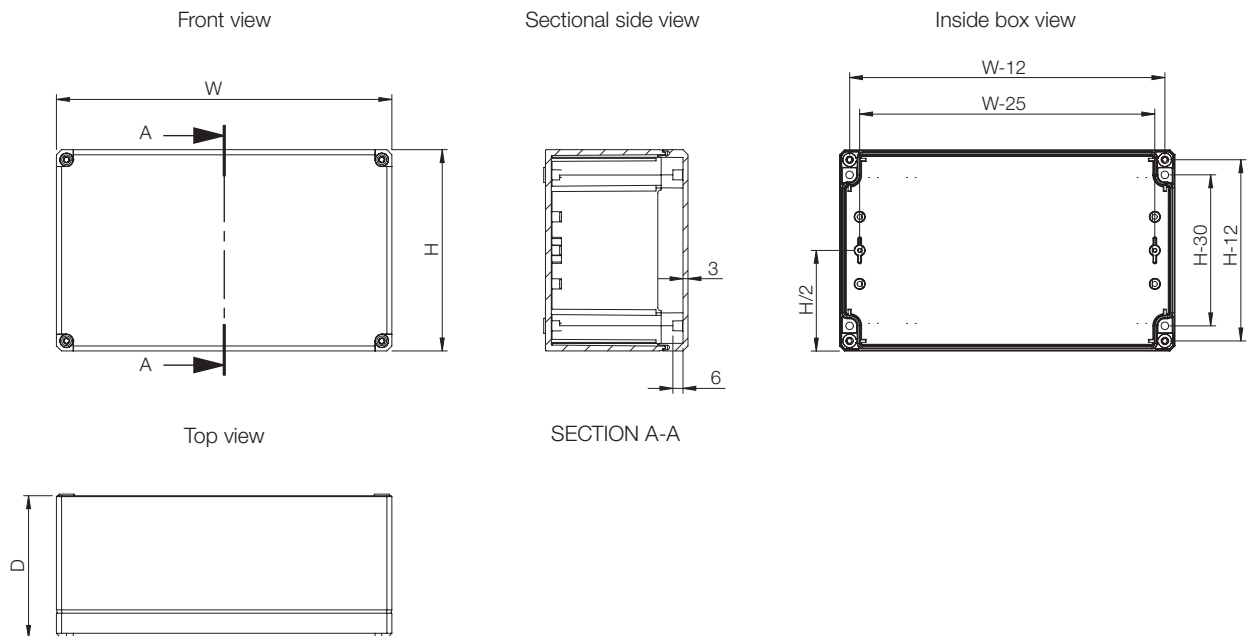

**Approvals:**

CE, GOST.

**Delivery:**

Body, cover, cover screws made from stainless steel,  
mounting screws and cover plugs made from polyamide.

IP 66,67 | IK 06/07

Box dimension				
H	W	D	Inner depth (mm)	Item no.
53	55	36	27.5	DABP050504GE
53	63	36	25	DABP050704GE
80	82	56	42	DABP080806GE
80	82	86	72	DABP080809GE
80	120	56	42	DABP081206GE
80	120	86	72	DABP081209GE
80	160	56	42	DABP081606GE
80	160	86	72	DABP081609GE
120	122	56	42	DABP121206GE
120	122	86	72	DABP121209GE
120	160	91	77	DABP121609GE
120	200	86	72	DABP122009GE
150	200	76	62	DABP152008GE
160	240	91	77	DABP162409GE
160	240	121	107	DABP162412GE
230	300	86	72	DABP233009GE
230	300	111	97	DABP233011GE

## Dimensional drawing | DABP