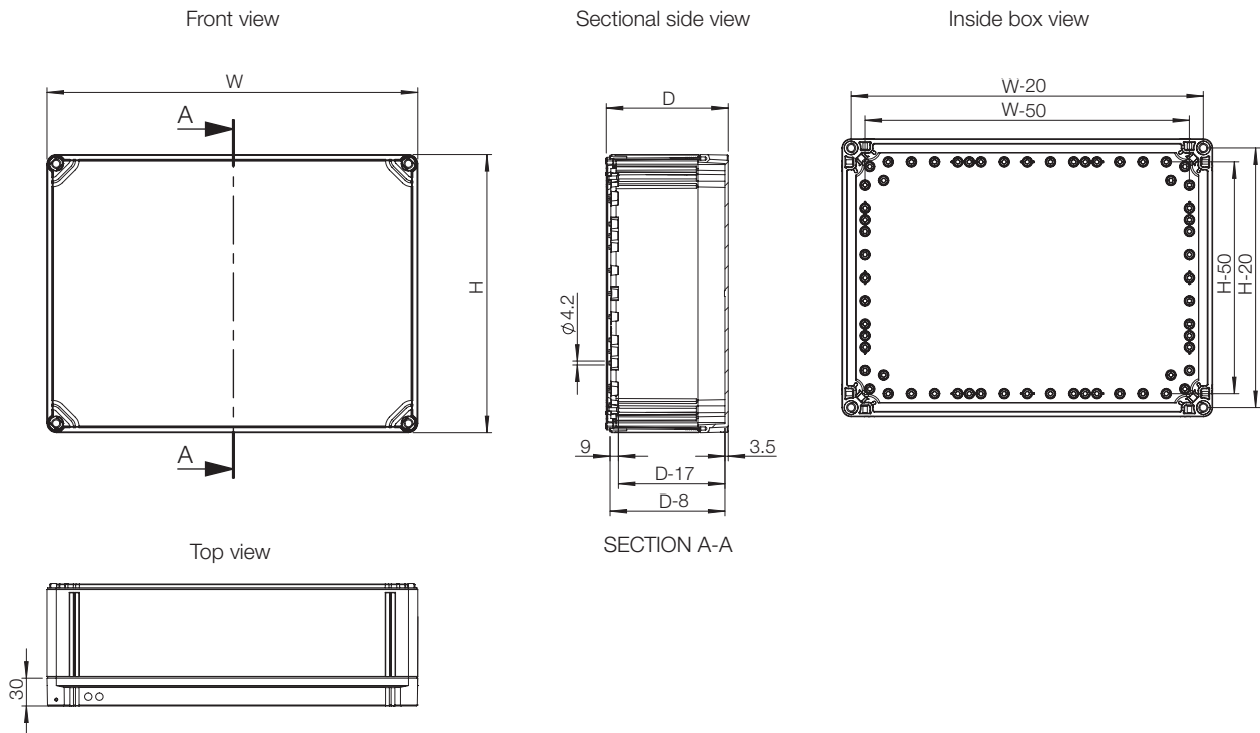

IP 66,67 | IK 06/07

With grey cover

Box dimension			Inner depth (mm)	Item no.
H	W	D		
200	200	132	115	OABP202013GE
200	300	132	115	OABP203013GE
200	400	132	115	OABP204013GE
300	300	132	115	OABP303013GE
300	400	132	115	OABP304013GE
300	600	132	115	OABP306013GE
400	600	132	115	OABP406013GE

With transparent cover

Box dimension			Inner depth (mm)	Item no.
H	W	D		
200	200	132	115	OABP202013TE
200	300	132	115	OABP203013TE
200	400	132	115	OABP204013TE
300	300	132	115	OABP303013TE
300	400	132	115	OABP304013TE
300	600	132	115	OABP306013TE
400	600	132	115	OABP406013TE

Dimensional drawing | OABP