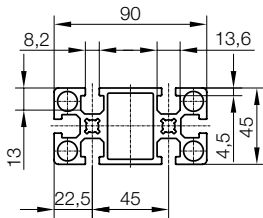

ELECTRO-MECHANICAL TRANSPORTER, VERTICAL GEAR POSITION, WITH PROFILE AND SUPPORT

2299.011.

2299.011. Electro-mechanical transporter, vertical gear position, with profile and support

b	500	600	700	800	900	1,000	1,100	1,200
a	500							

Ordering Code (example):

Electro-mechanical transporter, vertical gear position,
 with profile and support = 2299.011
 b = 500 mm = 0500.
 a = 500 mm = 0500
 Order No = 2299.011. 0500.0500