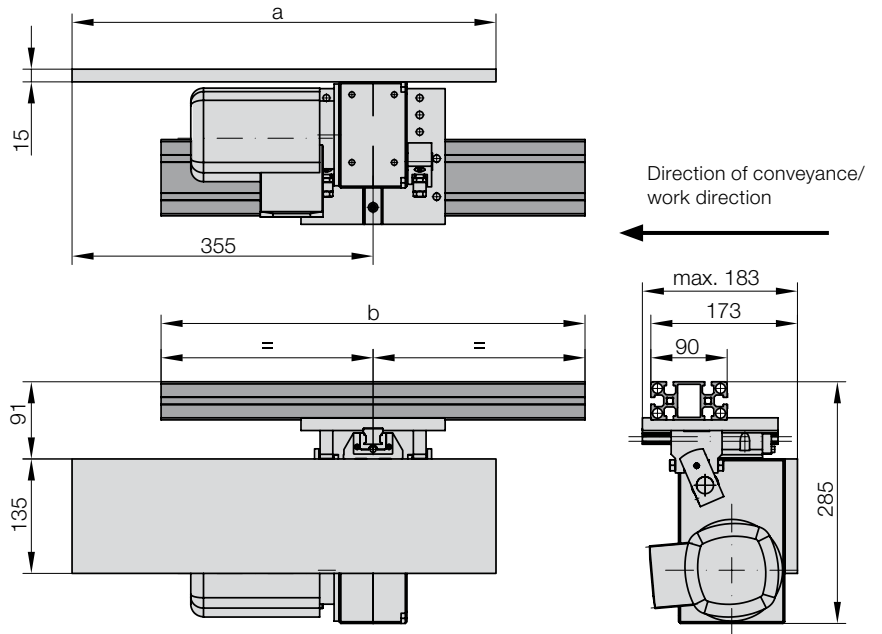

ELECTRO-MECHANICAL TRANSPORTER, VERTICAL GEAR POSITION, WITH PROFILE AND SUPPORT

2299.011.

2299.011. Electro-mechanical transporter, vertical gear position, with profile and support

b	500	600	700	800	900	1,000	1,100	1,200
a	500							

Ordering Code (example):

Electro-mechanical transporter, vertical gear position,
 with profile and support = 2299.011
 b = 500 mm = 0500.
 a = 500 mm = 0500
 Order No = 2299.011. 0500.0500