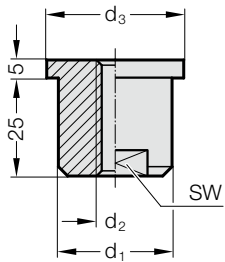

SPACER PLUG ADJUSTING WASHER

244.12.

Mounting example

244.12. Spacer plug

Spring-ø	20	25	32	40
d ₁	20	20	32	32
d ₂	M6	M8	M10	M12
d ₃	25.3	25.3	38	38
SW	15	15	27	27

Material:

No. 1.7131 case-hardened

Ordering Code (example):

Spacer plug	=	244.12.
Spring diameter Spring-ø	32 mm =	32
Order No	=	244.12. 32

244.13.

Mounting example

244.13. Adjusting washer

Spring-ø	20	25	32	40
d ₁	20	20	32	32
d ₂	7	9	11	14

Material:

No 1.7131

Ordering Code (example):

Adjusting washer	=	244.13.
Spring diameter Spring-ø	32 mm =	32
Order No	=	244.13. 32