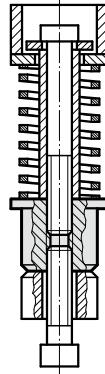

SPACER PLUG ADJUSTING WASHER

244.12.

Mounting example

244.12. Spacer plug

Spring-ø	20	25	32	40
d ₁	20	20	32	32
d ₂	M6	M8	M10	M12
d ₃	25.3	25.3	38	38
SW	15	15	27	27

Material:

No. 1.7131 case-hardened

Ordering Code (example):

Spacer plug	=	244.12.
Spring diameter Spring-ø	32 mm =	32
Order No	=	244.12. 32

244.13.

Mounting example

244.13. Adjusting washer

Spring-ø	20	25	32	40
d ₁	20	20	32	32
d ₂	7	9	11	14

Material:

No 1.7131

Ordering Code (example):

Adjusting washer	=	244.13.
Spring diameter Spring-ø	32 mm =	32
Order No	=	244.13. 32