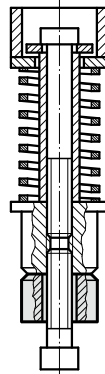

SPACER PLUG ADJUSTING WASHER

244.12.

Mounting example

244.12. Spacer plug

Spring-ø	20	25	32	40
d ₁	20	20	32	32
d ₂	M6	M8	M10	M12
d ₃	25.3	25.3	38	38
SW	15	15	27	27

Material:

No. 1.7131 case-hardened

Ordering Code (example):

Spacer plug	=	244.12.
Spring diameter Spring-ø	32 mm =	32
Order No	=	244.12. 32

244.13.

Mounting example

244.13. Adjusting washer

Spring-ø	20	25	32	40
d ₁	20	20	32	32
d ₂	7	9	11	14

Material:

No 1.7131

Ordering Code (example):

Adjusting washer	=	244.13.
Spring diameter Spring-ø	32 mm =	32
Order No	=	244.13. 32