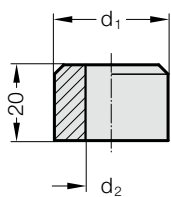

SPACER PLUG ADJUSTING WASHER

244.12.

Mounting example

244.12. Spacer plug

Spring-ø	20	25	32	40
d ₁	20	20	32	32
d ₂	M6	M8	M10	M12
d ₃	25.3	25.3	38	38
SW	15	15	27	27

Material:

No. 1.7131 case-hardened

Ordering Code (example):

Spacer plug	=	244.12.
Spring diameter Spring-ø	32 mm =	32
Order No	=	244.12. 32

244.13.

Mounting example

244.13. Adjusting washer

Spring-ø	20	25	32	40
d ₁	20	20	32	32
d ₂	7	9	11	14

Material:

No 1.7131

Ordering Code (example):

Adjusting washer	=	244.13.
Spring diameter Spring-ø	32 mm =	32
Order No	=	244.13. 32