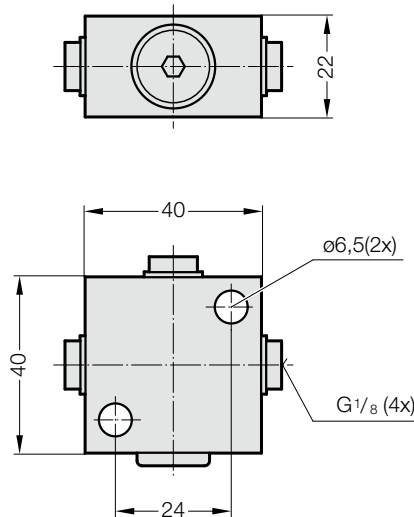

## MINIMESS – COMPOUND THREADED JOINTS

**2480.00.24.30**

Distributor block G1/8, 3 ports

**2480.00.24.34**

Distributor block G1/8, 4 ports

**2480.00.24.31**

Distributor block G1/8, 6 ports

**2480.00.24.33**