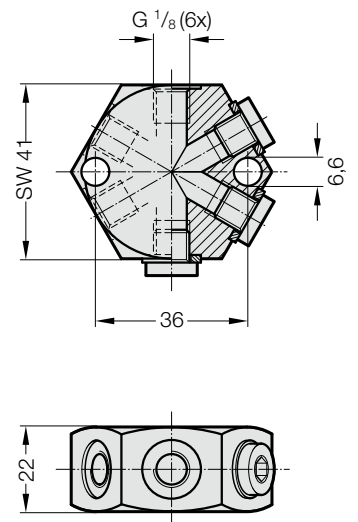

## MINIMESS – COMPOUND THREADED JOINTS

**2480.00.24.30**

Distributor block G1/8, 3 ports

**2480.00.24.34**

Distributor block G1/8, 4 ports

**2480.00.24.31**

Distributor block G1/8, 6 ports

**2480.00.24.33**