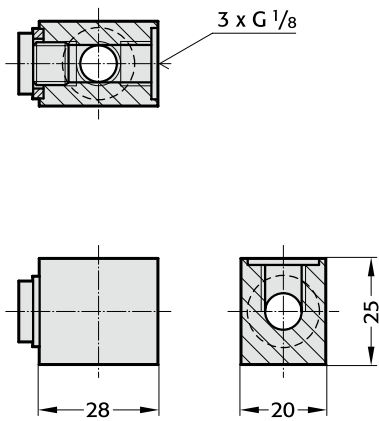

## MINIMESS – COMPOUND THREADED JOINTS

**2480.00.24.30**

Distributor block G1/8, 3 ports

**2480.00.24.34**

Distributor block G1/8, 4 ports

**2480.00.24.31**

Distributor block G1/8, 6 ports

**2480.00.24.33**