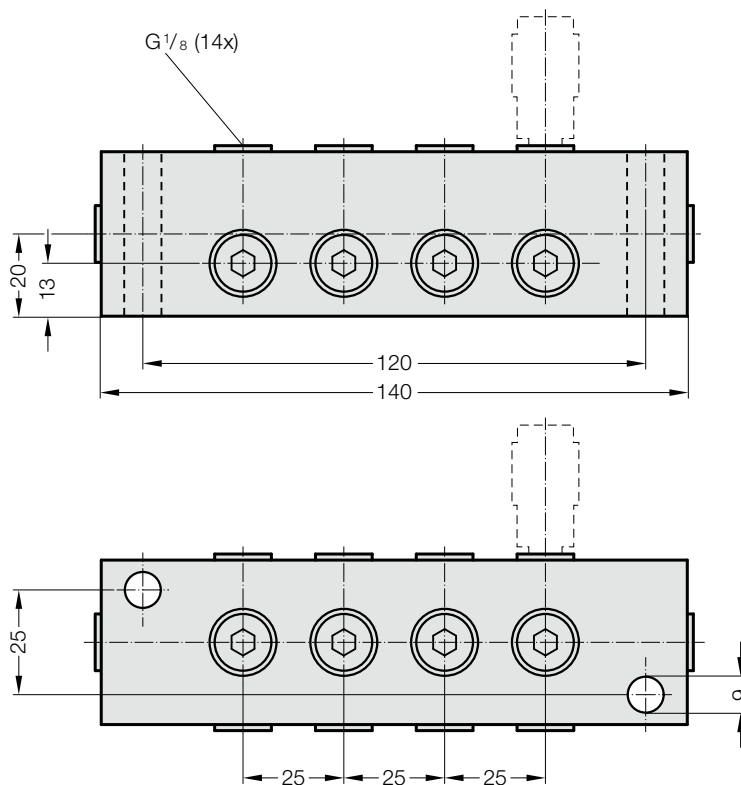

2480.00.24.33

Distributor G1/8, 14 ports