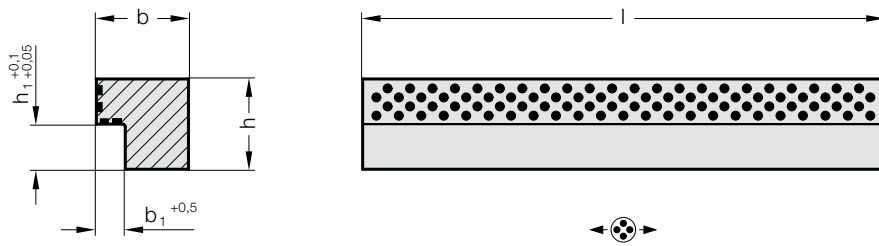

ANGLED GUIDE GIB, BRONZE WITH SOLID LUBRICANT

2962.72.

Material:

Bronze with solid lubricant, oilless lubricating

2962.72. Angled guide gib, Bronze with solid lubricant

Order No	b	h	b ₁	h ₁	l
2962.72.015.012.0205	15	12	5	5	205
2962.72.020.022.0205	20	22	5	7	205
2962.72.020.017.0205	20	17	5	7	205
2962.72.020.017.0320	20	17	5	7	320
2962.72.020.022.0320	20	22	5	7	320
2962.72.028.027.0205	28	27	8	10	205
2962.72.028.036.0205	28	36	8	10	205
2962.72.028.046.0205	28	46	8	10	205
2962.72.028.027.0320	28	27	8	10	320
2962.72.028.036.0320	28	36	8	10	320
2962.72.028.046.0320	28	46	8	10	320
2962.72.028.027.0605	28	27	8	10	605
2962.72.028.036.0605	28	36	8	10	605
2962.72.028.046.0605	28	46	8	10	605
2962.72.040.066.0205	40	66	12	22	205
2962.72.040.066.0320	40	66	12	22	320
2962.72.040.066.0605	40	66	12	22	605
2962.72.040.086.0205	40	86	12	26	205
2962.72.040.086.0320	40	86	12	26	320
2962.72.040.086.0605	40	86	12	26	605