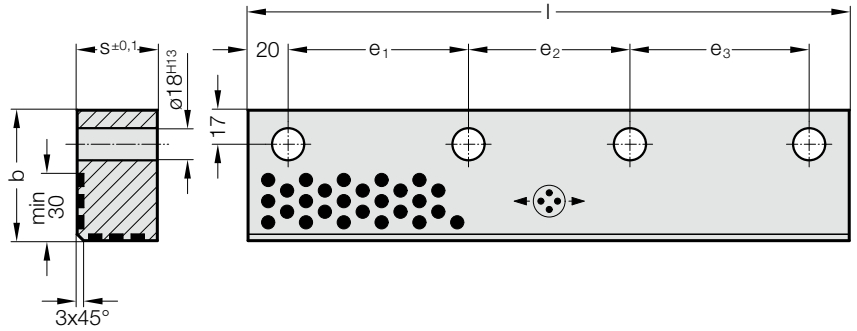

GUIDE BAR WITH TWO SLIDING SURFACES, BRONZE WITH SOLID LUBRICANT

2962.77.

Material:

Bronze with solid lubricant, oilless lubricating

Note:

Screws are not included.

2962.77. Guide bar with two sliding surfaces, Bronze with solid lubricant

Order No	b	s	l	e ₁	e ₂	e ₃	Number of screw holes
2962.77.065.040.0150	65	40	150	110	-	-	2
2962.77.065.040.0200	65	40	200	80	80	-	3
2962.77.065.040.0250	65	40	250	105	105	-	3
2962.77.065.040.0300	65	40	300	90	80	90	4
2962.77.065.040.0350	65	40	350	105	100	105	4
2962.77.065.065.0150	65	65	150	110	-	-	2
2962.77.065.065.0200	65	65	200	80	80	-	3
2962.77.065.065.0250	65	65	250	105	105	-	3
2962.77.065.065.0300	65	65	300	90	80	90	4
2962.77.065.065.0350	65	65	350	105	100	105	4