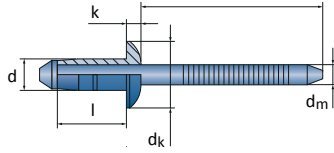

Multigrip Blind Rivet OPTO®-BULB

Series 10.692

Steel / Steel

- > Dome Head
- > open

d	l +1		No.	
6,4	13,0	1,5 - 5,5	10.692.064.130	250
	17,0	5,0 - 9,0	10.692.064.170	250
dk 13,4	dm 4,1	k 3,1	6,5 mm	11000 N 7800 N