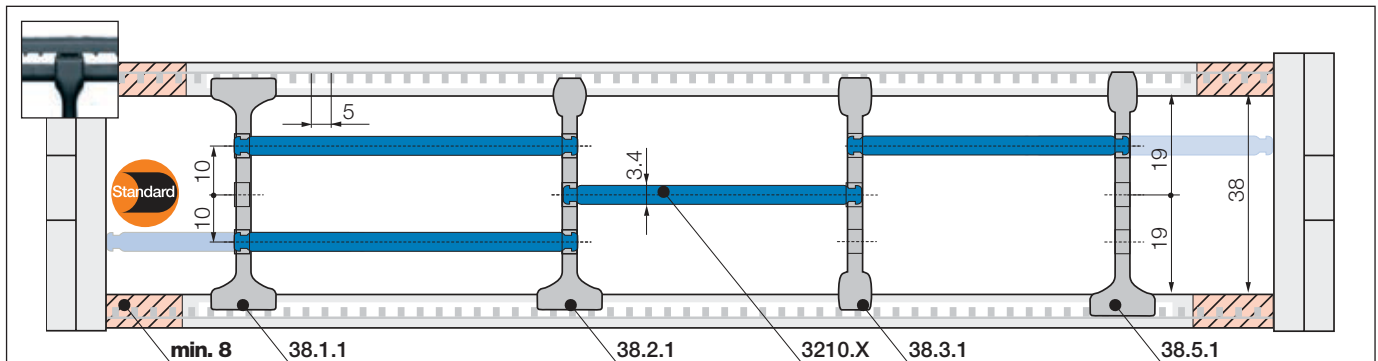

Interior separation | Increase cable service life

Note: please be aware of the minimum lateral gap to the side links! e-tube: 8 mm | e-chain®: 8 mm
As standard igus® separators should be fitted every 2nd e-chain® link!

| | | | | | |
|----------|--|--|---|---------------------------|-------------------------|
| Standard | | | Standard separator, wide base | unassembled 38.1 | assembled 38.1.1 |
| | | | Separator, narrow base | unassembled 38.2 | assembled 38.2.1 |
| | | | Separator, narrow base | unassembled 38.3 | assembled 38.3.1 |
| | | | Notch separator for notched crossbar | unassembled 38.5 | assembled 38.5.1 |
| | | | Shelf, lockable | unassembled 3200.X | assembled 3210.X |

Standard - for any application

Separator with a wide base for maximum holding strength in the e-chain®.

For even faster installation

Wide on one side for high holding strength, narrow on opposite side for easy cable fitting.

For small cables

Separator with a narrow base for a large number of small cables side by side. Saves space in the e-chain®.

Locks securely in preset increments

Notch separator for exact positioning in e-chains®. Recommended for side-mounted applications.