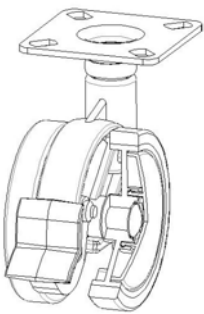

SERIES 34

GREY POLYAMIDE 6 PAIRED FURNITURE WHEELS TOP PLATE FITTING WITH BRAKE

Wheel description

Tread: polyamide 6, grey.

Hub: the hub is available with plain bearing.

Fitting description

Fitting max. carrying capacity 40 daN

Top plate fitting 34x34 / 42x42.

Brake description

Front brake, only wheel locking

Diameters: 60 - 100 mm