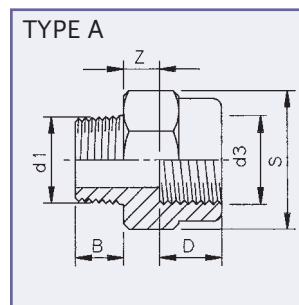

Adaptor socket

- Draadsok
- Schraubmuffe
- Manchon taraudé
- Manicotto
- Manguito transición

Art.code	d1	d3	Z	B	D	S	Type	PN	Quantity
3.28.010	3/8" (M)	1/4" (F)	7	12	12	24	A	16	100
3.28.015	1/4" (M)	3/8" (F)	8.5	12	12	27	A	10	100
3.28.016	1/4" (M)	3/8" (F)	8.5	12	12	27	B	16	50
3.28.017	1/2" (M)	3/8" (F)	8.5	16	12	27	A	10	100
3.28.018	1/2" (M)	3/8" (F)	8.5	16	12	27	B	16	50
3.28.020	3/8" (M)	1/2" (F)	8	12	15	32	A	10	100
3.28.021	3/8" (M)	1/2" (F)	8	12	15	32	B	16	50
3.28.021.1	1/2" (M)	1/2" (F)	8	16	15	32	A	10	50
3.28.021.2	1/2" (M)	1/2" (F)	8	16	15	32	B	16	50
3.28.022	3/4" (M)	1/2" (F)	8	17	15	32	A	10	100
3.28.023	3/4" (M)	1/2" (F)	8	17	15	32	B	16	50
3.28.025	1/2" (M)	3/4" (F)	10.5	16	16	36	A	10	100
3.28.026	1/2" (M)	3/4" (F)	10.5	16	16	36	B	16	50
3.28.026.1	3/4" (M)	3/4" (F)	10.5	17	16	36	A	10	50
3.28.026.2	3/4" (M)	3/4" (F)	10.5	17	16	36	B	16	50
3.28.027	1" (M)	3/4" (F)	10.5	21	16	36	A	10	100
3.28.028	1" (M)	3/4" (F)	10.5	21	16	36	B	16	50
3.28.032	3/4" (M)	1" (F)	12	17	22	46	A	10	100
3.28.033	3/4" (M)	1" (F)	12	17	22	46	B	16	50
3.28.034	1" (M)	1" (F)	12	21	22	46	A	10	90
3.28.035	1" (M)	1" (F)	12	21	22	46	B	16	75
3.28.036	1 1/4" (M)	1" (F)	12	23	22	46	A	10	150
3.28.037	1 1/4" (M)	1" (F)	12	23	22	46	B	16	75
3.28.040	1" (M)	1 1/4" (F)	14	21	23	55	A	10	150
3.28.041	1" (M)	1 1/4" (F)	14	21	23	55	B	16	50
3.28.042	1 1/4" (M)	1 1/4" (F)	14	23	23	55	A	10	150
3.28.043	1 1/4" (M)	1 1/4" (F)	14	23	23	55	B	16	50
3.28.044	1 1/2" (M)	1 1/4" (F)	14	23	23	55	A	10	150
3.28.045	1 1/2" (M)	1 1/4" (F)	14	23	23	55	B	16	100
3.28.050	1 1/4" (M)	1 1/2" (F)	16	23	25	66	A	10	100
3.28.051	1 1/4" (M)	1 1/2" (F)	16	23	25	66	B	16	75
3.28.052	1 1/2" (M)	1 1/2" (F)	16	23	25	66	A	10	100
3.28.053	1 1/2" (M)	1 1/2" (F)	16	23	25	66	B	16	75
3.28.063	1 1/2" (M)	2" (F)	21.5	23	28	80	A	10	50
3.28.064	1 1/2" (M)	2" (F)	21.5	23	28	80	B	16	50
3.28.065	2" (M)	2" (F)	21.5	27	28	80	A	10	50
3.28.066	2" (M)	2" (F)	21.5	27	28	80	B	16	40
3.28.076	2" (M)	2 1/2" (F)	23.5	27	31	94	B	10	45
3.28.078	2 1/2" (M)	2 1/2" (F)	23.5	31	31	94	B	10	45