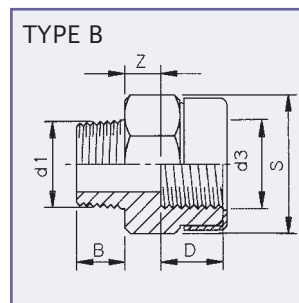

Adaptor socket

- Draadsok
- Schraubmuffe
- Manchon taraudé
- Manicotto
- Manguito transición

Art.code	d1	d3	Z	B	D	S	Type	PN	Quantity
3.28.010	3/8" (M)	1/4" (F)	7	12	12	24	A	16	100
3.28.015	1/4" (M)	3/8" (F)	8.5	12	12	27	A	10	100
3.28.016	1/4" (M)	3/8" (F)	8.5	12	12	27	B	16	50
3.28.017	1/2" (M)	3/8" (F)	8.5	16	12	27	A	10	100
3.28.018	1/2" (M)	3/8" (F)	8.5	16	12	27	B	16	50
3.28.020	3/8" (M)	1/2" (F)	8	12	15	32	A	10	100
3.28.021	3/8" (M)	1/2" (F)	8	12	15	32	B	16	50
3.28.021.1	1/2" (M)	1/2" (F)	8	16	15	32	A	10	50
3.28.021.2	1/2" (M)	1/2" (F)	8	16	15	32	B	16	50
3.28.022	3/4" (M)	1/2" (F)	8	17	15	32	A	10	100
3.28.023	3/4" (M)	1/2" (F)	8	17	15	32	B	16	50
3.28.025	1/2" (M)	3/4" (F)	10.5	16	16	36	A	10	100
3.28.026	1/2" (M)	3/4" (F)	10.5	16	16	36	B	16	50
3.28.026.1	3/4" (M)	3/4" (F)	10.5	17	16	36	A	10	50
3.28.026.2	3/4" (M)	3/4" (F)	10.5	17	16	36	B	16	50
3.28.027	1" (M)	3/4" (F)	10.5	21	16	36	A	10	100
3.28.028	1" (M)	3/4" (F)	10.5	21	16	36	B	16	50
3.28.032	3/4" (M)	1" (F)	12	17	22	46	A	10	100
3.28.033	3/4" (M)	1" (F)	12	17	22	46	B	16	50
3.28.034	1" (M)	1" (F)	12	21	22	46	A	10	90
3.28.035	1" (M)	1" (F)	12	21	22	46	B	16	75
3.28.036	1 1/4" (M)	1" (F)	12	23	22	46	A	10	150
3.28.037	1 1/4" (M)	1" (F)	12	23	22	46	B	16	75
3.28.040	1" (M)	1 1/4" (F)	14	21	23	55	A	10	150
3.28.041	1" (M)	1 1/4" (F)	14	21	23	55	B	16	50
3.28.042	1 1/4" (M)	1 1/4" (F)	14	23	23	55	A	10	150
3.28.043	1 1/4" (M)	1 1/4" (F)	14	23	23	55	B	16	50
3.28.044	1 1/2" (M)	1 1/4" (F)	14	23	23	55	A	10	150
3.28.045	1 1/2" (M)	1 1/4" (F)	14	23	23	55	B	16	100
3.28.050	1 1/4" (M)	1 1/2" (F)	16	23	25	66	A	10	100
3.28.051	1 1/4" (M)	1 1/2" (F)	16	23	25	66	B	16	75
3.28.052	1 1/2" (M)	1 1/2" (F)	16	23	25	66	A	10	100
3.28.053	1 1/2" (M)	1 1/2" (F)	16	23	25	66	B	16	75
3.28.063	1 1/2" (M)	2" (F)	21.5	23	28	80	A	10	50
3.28.064	1 1/2" (M)	2" (F)	21.5	23	28	80	B	16	50
3.28.065	2" (M)	2" (F)	21.5	27	28	80	A	10	50
3.28.066	2" (M)	2" (F)	21.5	27	28	80	B	16	40
3.28.076	2" (M)	2 1/2" (F)	23.5	27	31	94	B	10	45
3.28.078	2 1/2" (M)	2 1/2" (F)	23.5	31	31	94	B	10	45